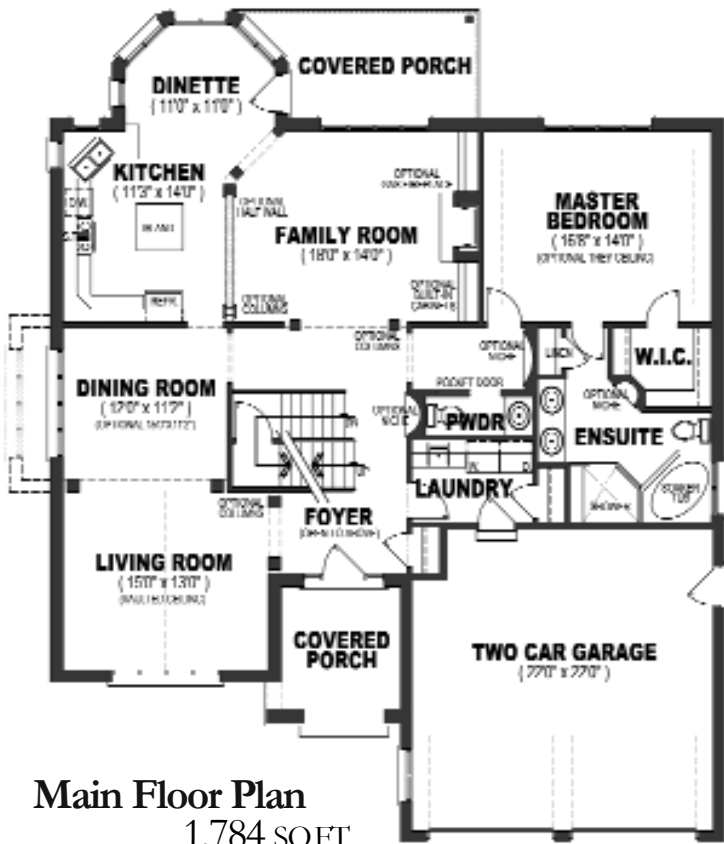

Bridlewood
HOMES

The 'Alexandria'

2,794 SQ.FT.
plus 67 SQ.FT. of open space and
optional bonus room 227 SQ.FT.

Upper Floor Plan

1,010 SQ.FT.
plus 67 SQ.FT. of open space
optional bonus room 227 SQ.FT.