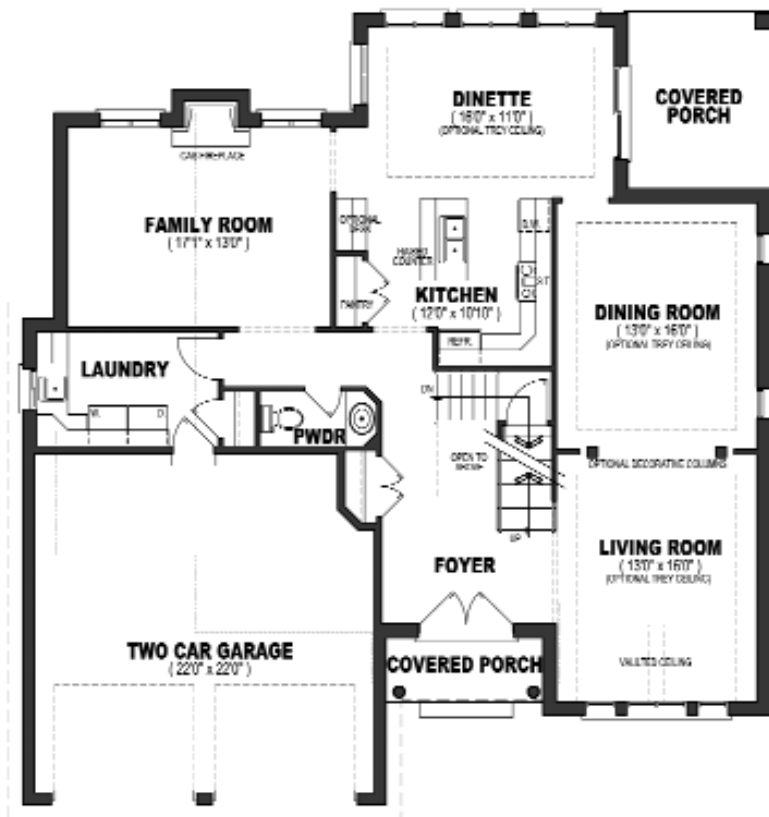

Bridlewood
HOMES

The 'Malta'

2,828 SQ.FT.
plus 18 SQ.FT. of open space

Main Floor Plan
1,508 SQ.FT.

Upper Floor Plan
1,320 SQ.FT.
plus 18 SQ.FT. of open space