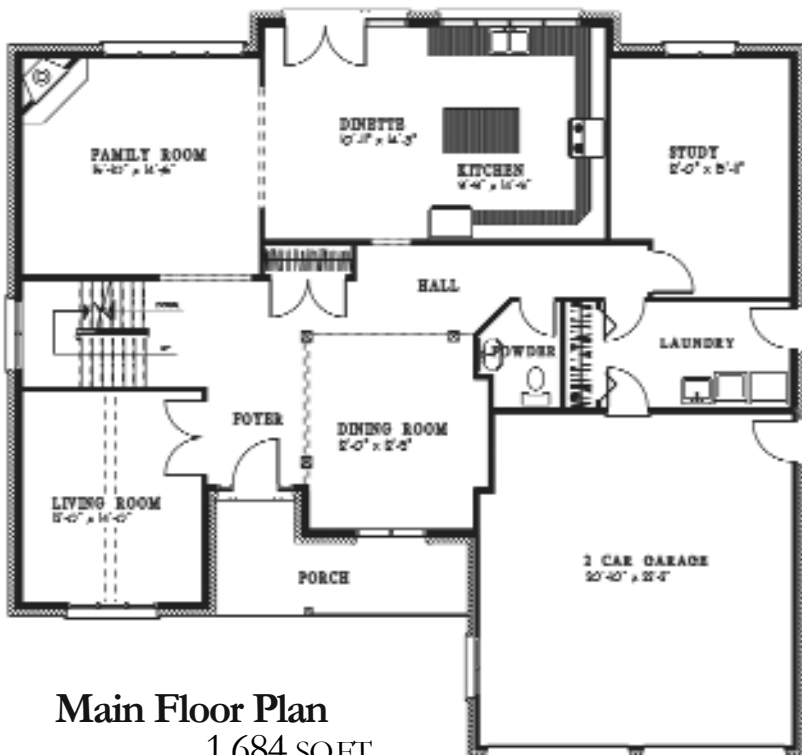

Bridlewood
HOMES

The 'Monaco'

3,082 SQ.FT.
plus 80 SQ.FT. of open space

Main Floor Plan
1,684 SQ.FT.

Upper Floor Plan
1,398 SQ.FT.
plus 80 SQ.FT. of open space