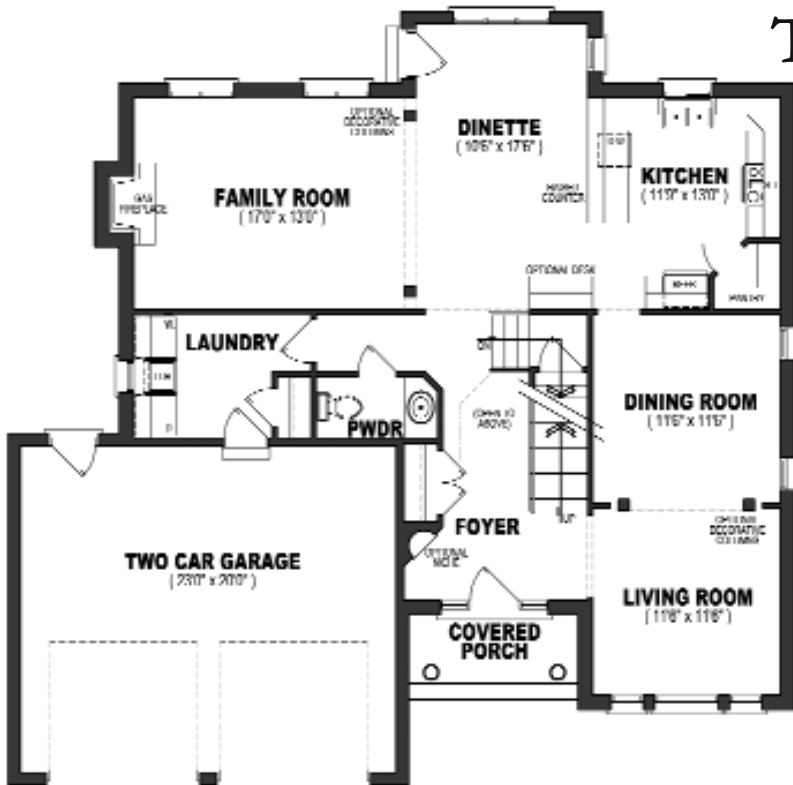

Bridlewood
HOMES

The 'Olympia'

2,522 SQ.FT.
plus 21 SQ.FT. of open space

Main Floor Plan
1,308 SQ.FT.

Upper Floor Plan
1,214 SQ.FT.
plus 21 SQ.FT. of open space