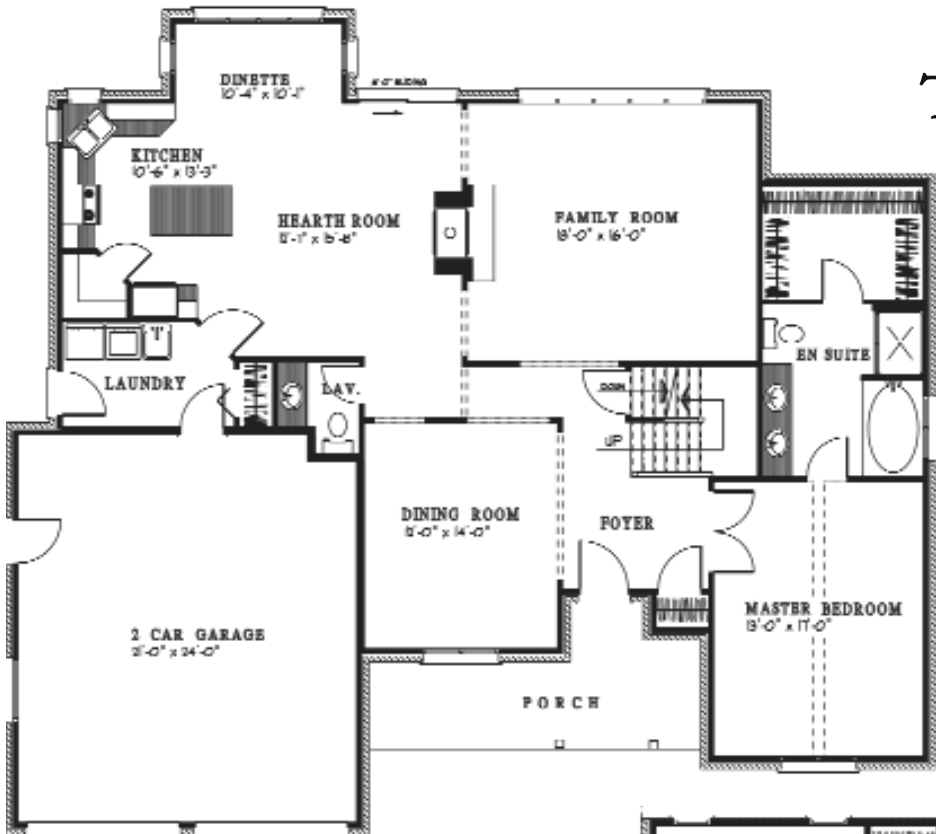

Bridlewood
HOMES

The **'Capri'**
2,590 SQ.FT.
plus 100 SQ.FT. of open space

Main Floor Plan
1,762 SQ.FT.

Upper Floor Plan
828 SQ.FT.
plus 100 SQ.FT. of open space