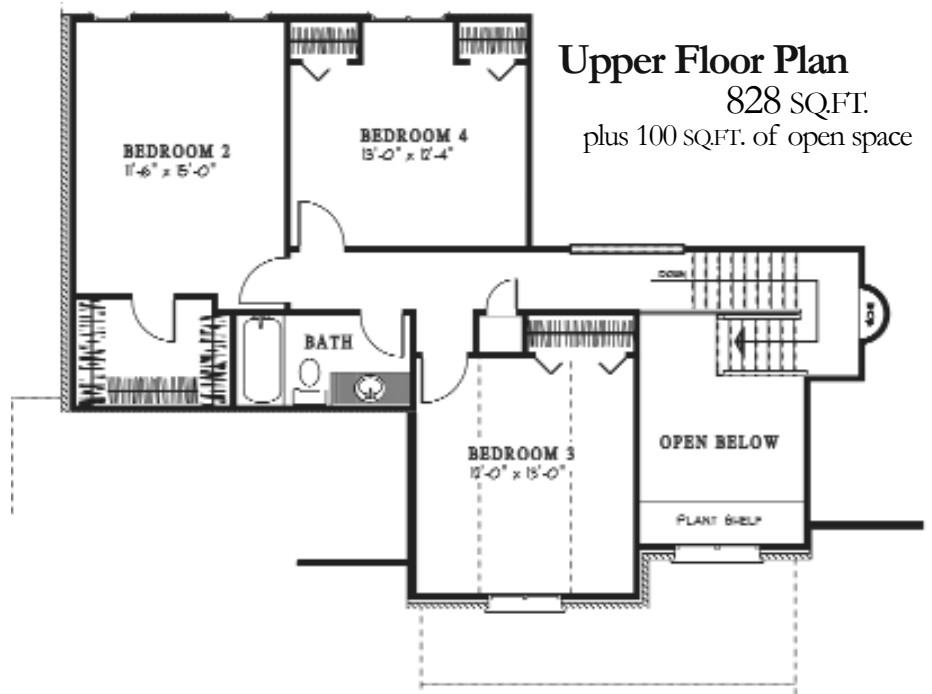

Bridlewood
HOMES

The **'Capri'**
2,590 SQ.FT.
plus 100 SQ.FT. of open space

Main Floor Plan
1,762 SQ.FT.

Upper Floor Plan
828 SQ.FT.
plus 100 SQ.FT. of open space