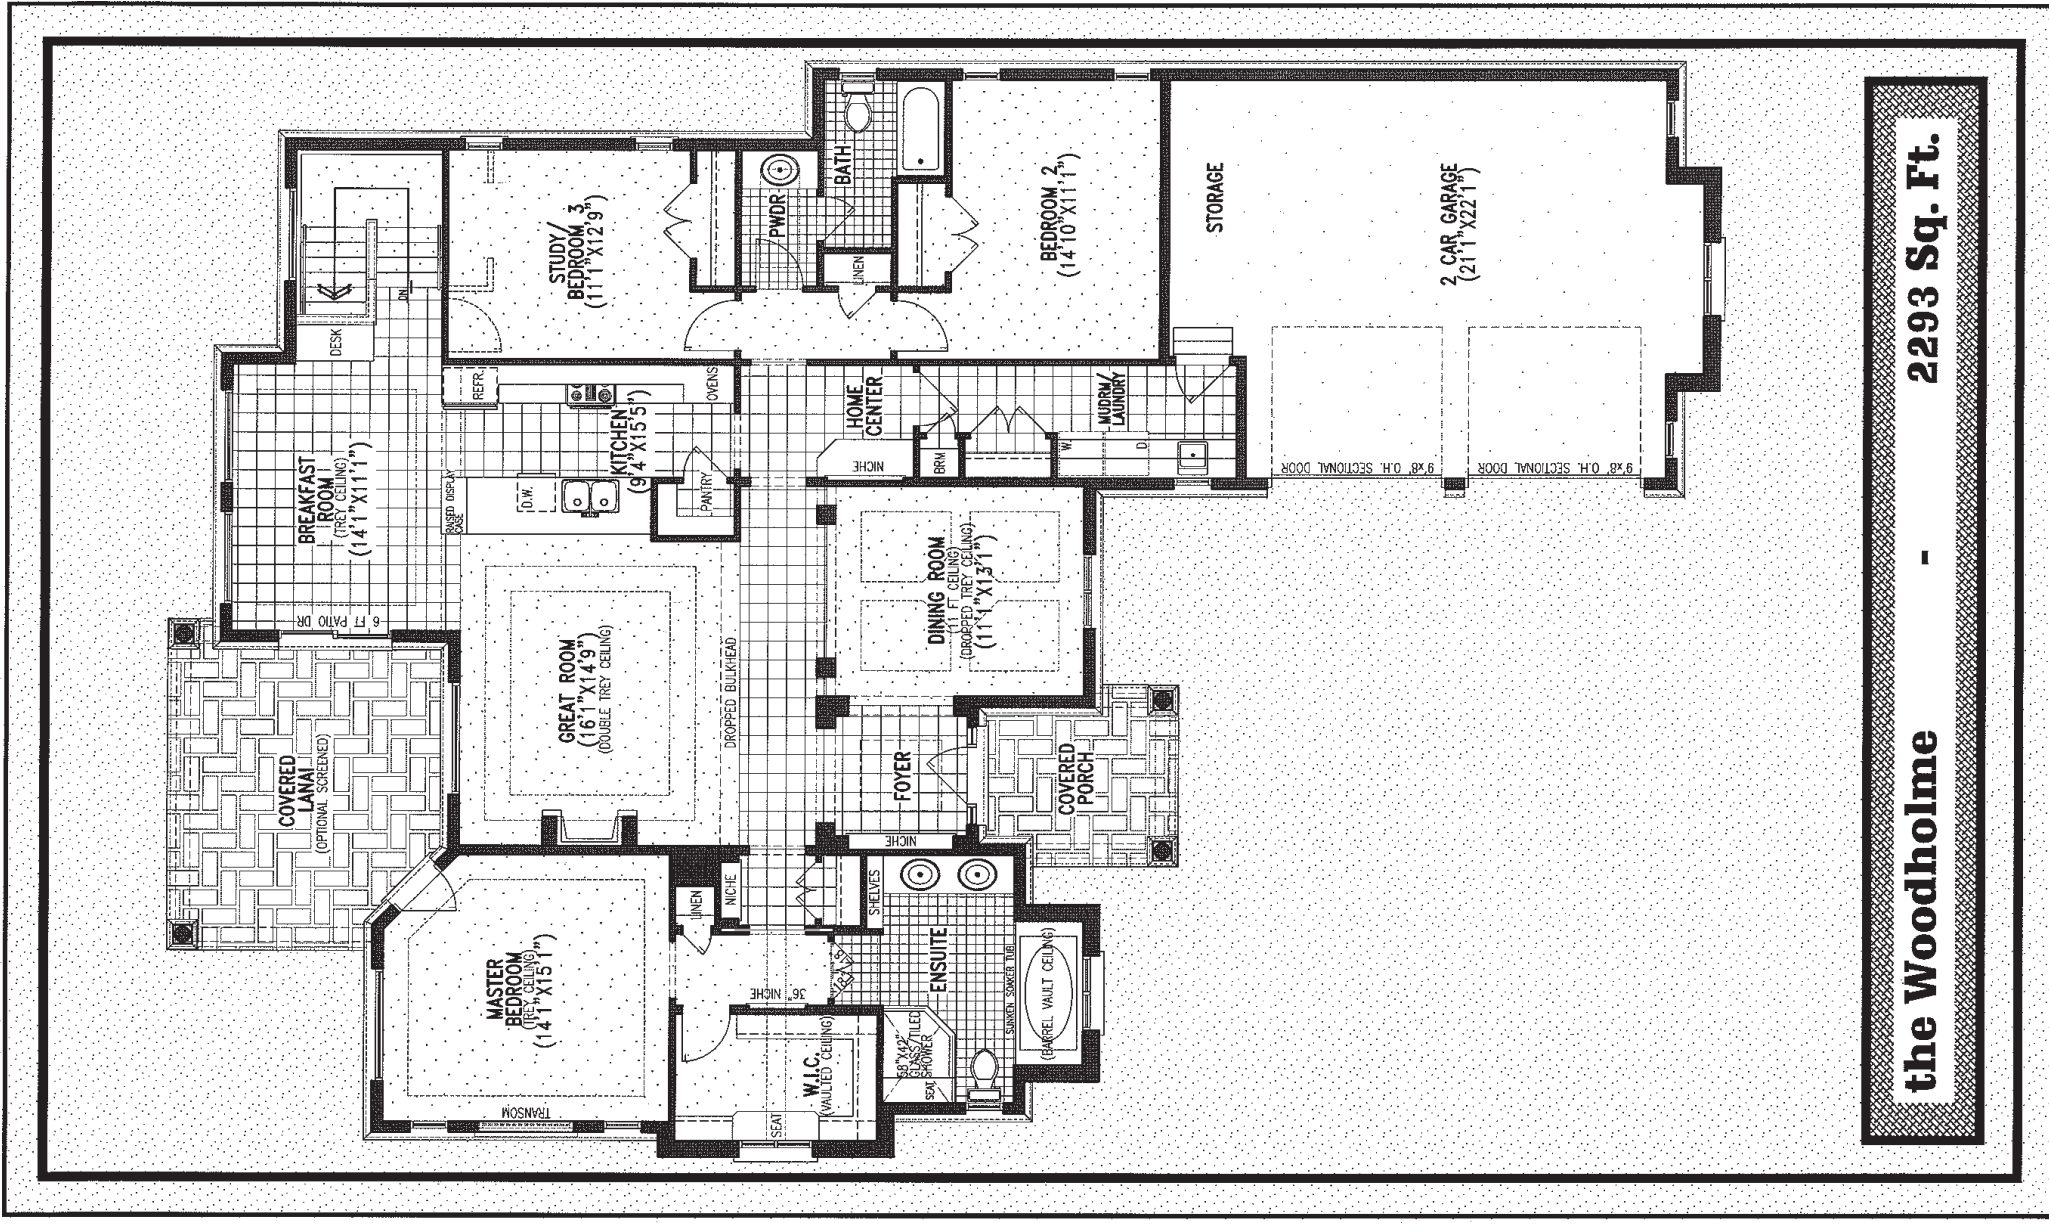

the Woodholme - 2293 Sq. Ft.

the Woodholme - 2293 Sq. Ft.