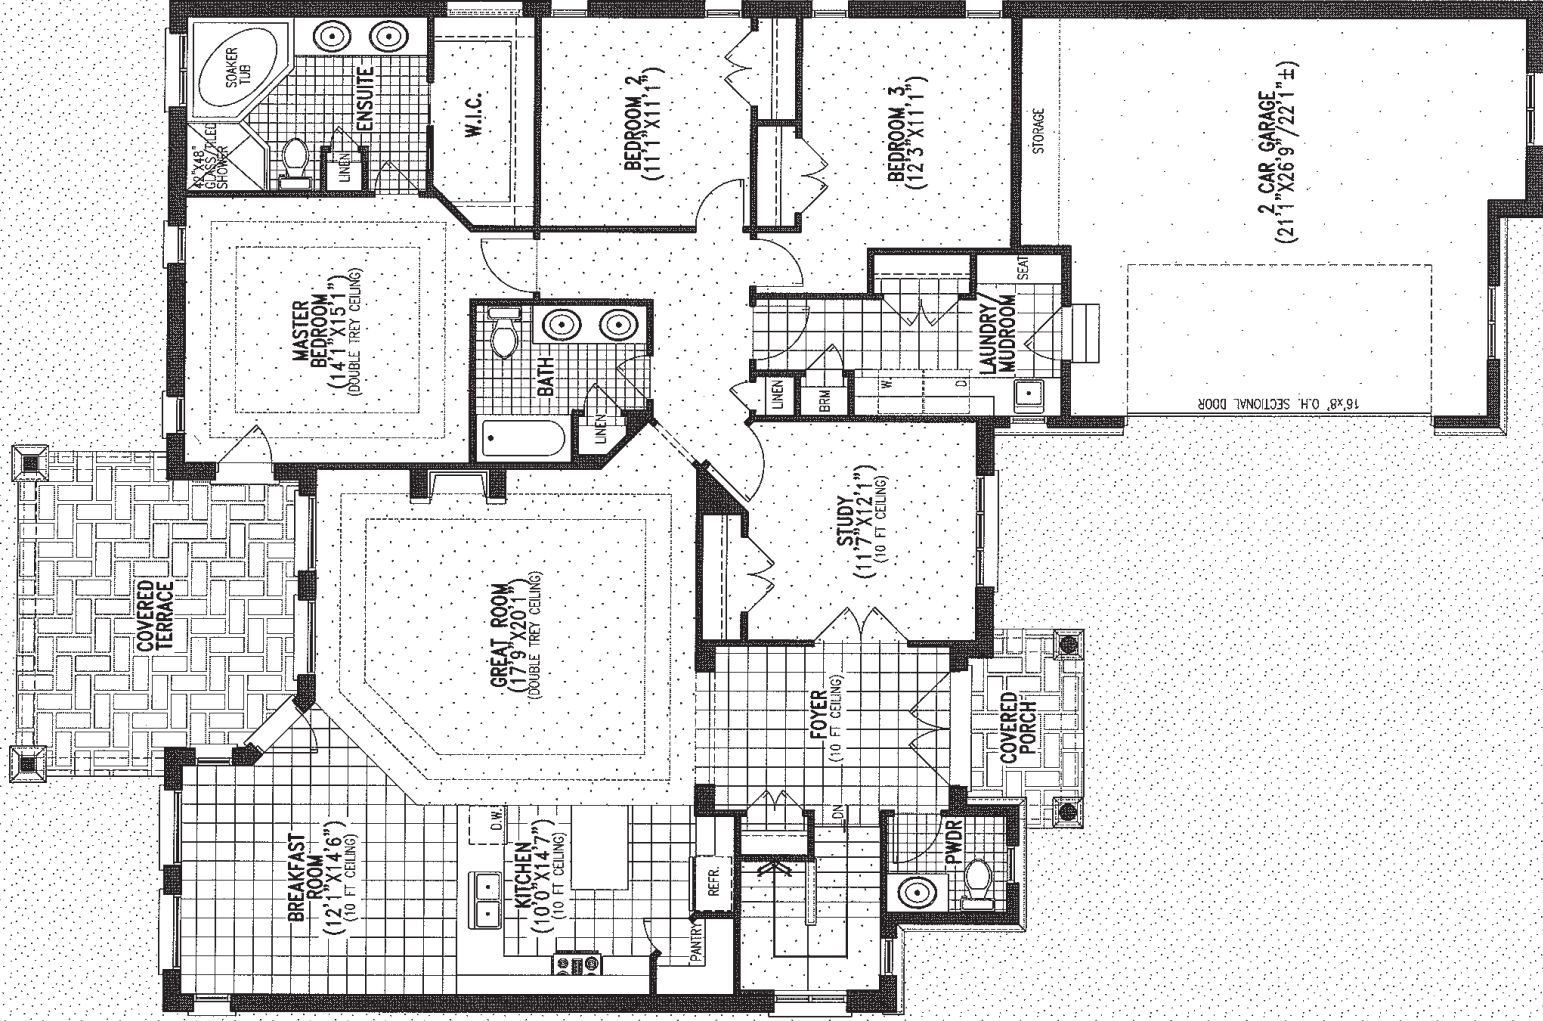

the Lawson I

-

2271 Sq. Ft.

the Lawson I

-

2271 Sq. Ft.

the Lawson II

-

2271 Sq. Ft.

the Lawson II - 2271 Sq. Ft.