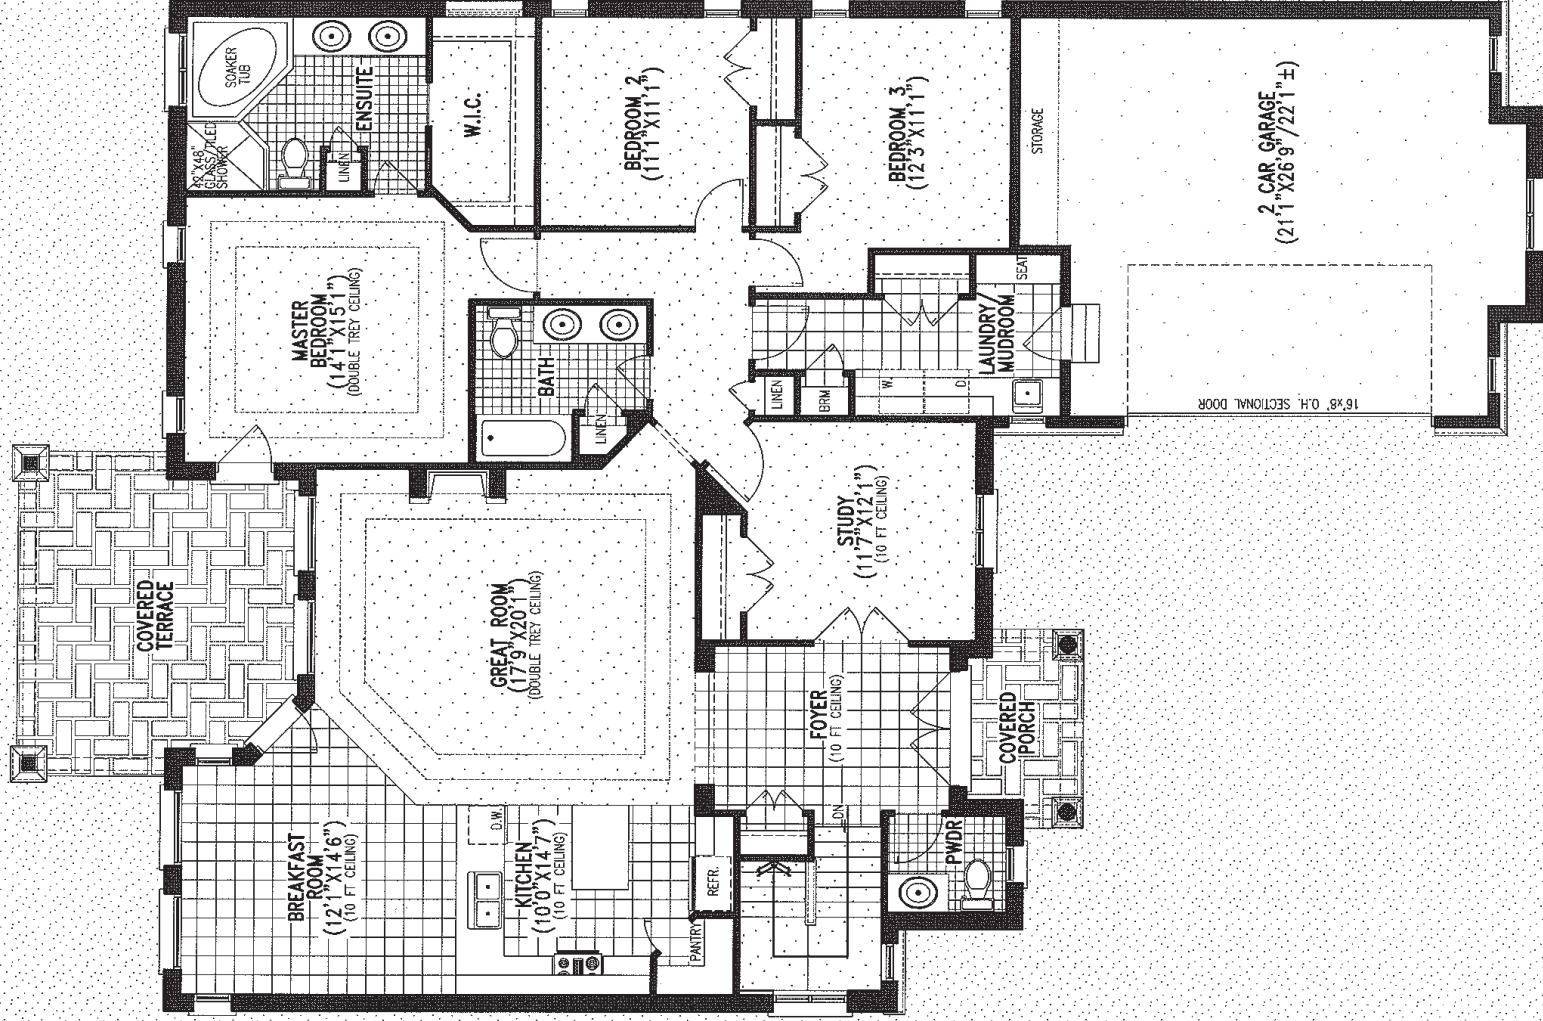

the Lawson I

-

2271 Sq. Ft.

the Lawson I

-

2271 Sq. Ft.

the Lawson II

-

2271 Sq. Ft.

the Lawson II - 2271 Sq. Ft.